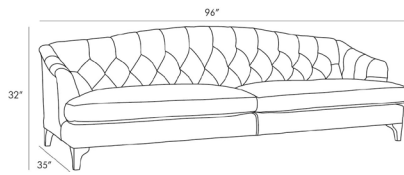

ARTERIOS

KLEIN SOFA MUSHROOM LEATHER GREY ASH

8121

H: 32 IN, W: 96 IN, D: 35 IN

Mushroom Leather

Contract Suitable As Is

A traditional Chesterfield gets an update in our Klein Sofa. Its classic features are in the deep button-tufting and rolled arms, but virtually everything else has been given a modern lift. The curved back and a custom mushroom leather update the design, and the deep seat allows for serious lounging nights. It's finished with self-welting and gray-ash maple wood legs.

APPEARANCE

Material	Leather, Wood
Finish	Grey Ash
Top Coat/Sealant	false

DIMENSIONS

Arm	H: 23 IN
Yardage To Reupholster	12
Seat	W: 85 IN, D: 24 IN
Seat Height	16 IN
Seat	W: 85 IN, D: 24 IN

SHIPPING

Shipping Requirements	TruckShip
Product Weight	144 LBS
Gross Weight 1	149 LBS
Shipping Box 1	H: 43 IN, L: 40 IN, W: 104 IN